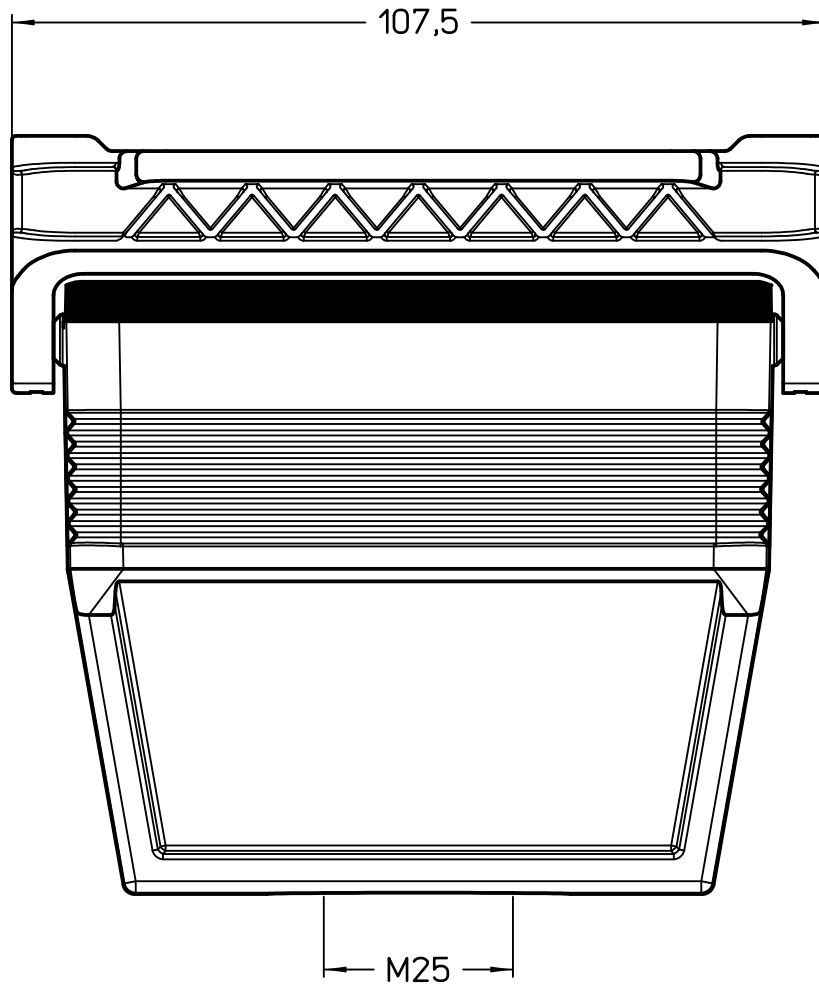

Diritti riservati All rights reserved

1

2

3

	Dimensions in mm
Original Size A4	
Date 07/03/23	
Sign. G. Renna	

Simplified representation with dimensions without tolerance

MLFV 16 LG25  
Hood, size "77.27", M25 top entry, with 1 IL-BRID lever

Scale  
1:1

1

2

3