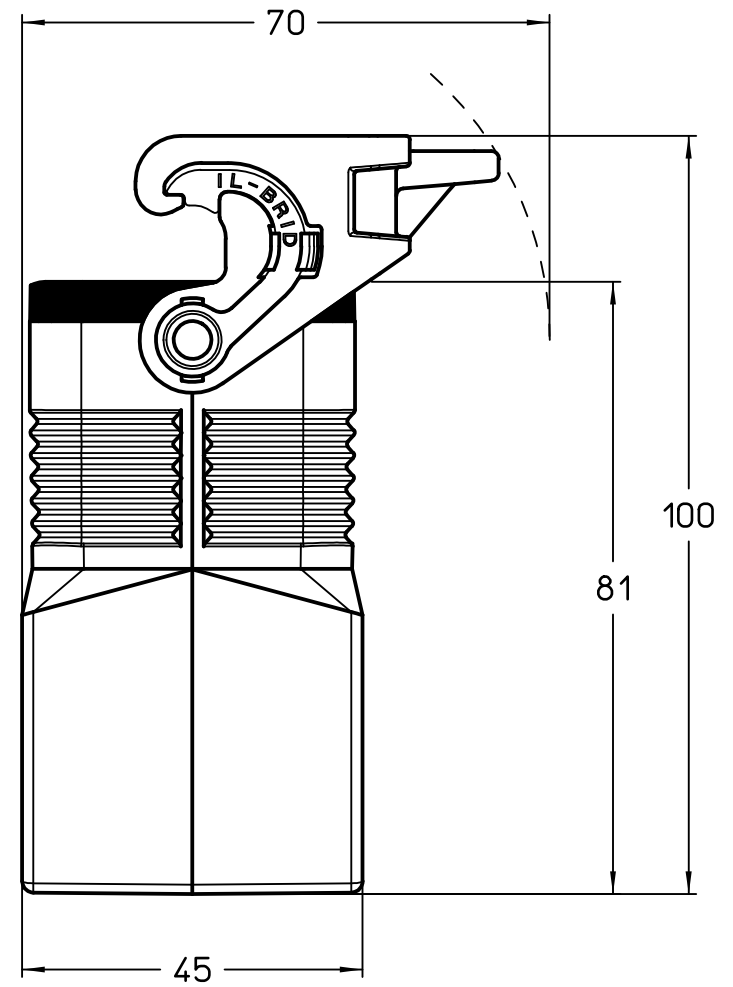

Diritti riservati All rights reserved

1

2

3

	Dimensions in mm
Original Size A4	
Date 07/03/23	
Sign. G. Renna	

Simplified representation with dimensions without tolerance

MLFV 16 LG25  
Hood, size "77.27", M25 top entry, with 1 IL-BRID lever

Scale  
1:1

1

2

3