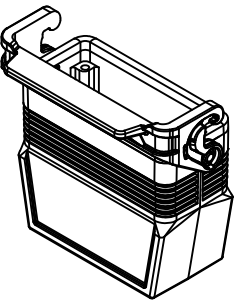

Diritti riservati All rights reserved

1

2

3

	Dimensions in mm
Original Size A4	
Date 07/03/23	
Sign. G. Renna	

Simplified representation with dimensions without tolerance

MLFV 16 LG25  
Hood, size "77.27", M25 top entry, with 1 IL-BRID lever